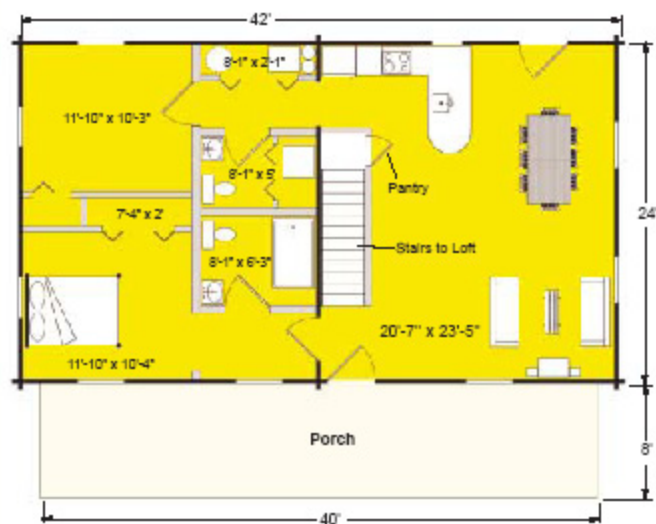

## 24' x 42' Sequoia

Bedrooms: 4

Baths: 2-1/2

**Loft** with Two Bedrooms  
and a Full Bath

The quantity of windows, gable end windows, back porch and wraparound porch shown in this application are non-standard with the Sequoia.

**Description:** The 24' x 42' cabin kit offers two full baths, a half-bath and the potential for four bedrooms. With a spacious 8' x 40' porch, the Sequoia offers plenty of space for those times when family and friends want to make memories together outside the cabin.

- Each bedroom has an egress window.
- Bi-fold doors for closets are supplied by others.

**Sequoia \$62,095.00**